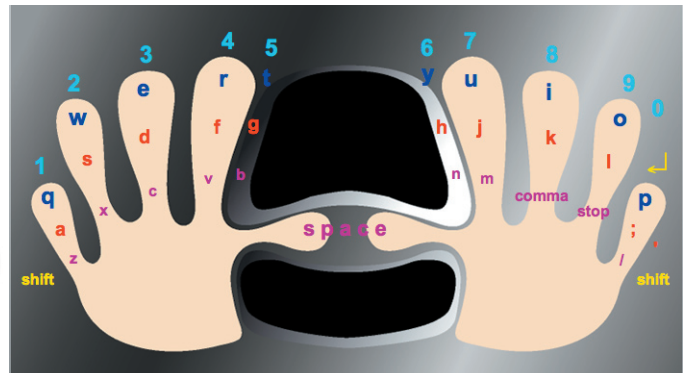

# Smart children learn to Touch Type

Grape County provides the essential components that children need in order to learn the life long and empowering skill of touch typing - an innovative keyboard and a touch typing software tutor.

At BETT this year, Grape County (stand M12) is introducing version 3 of the ever popular BusyFingers touch typing tutor. This version has an improved look and feel with nearly all the new features requested by Teachers.

Some of the new features included in this release are:

- multiple sizes of “hands” with the option of larger fonts, displaying more clearly the fingers and characters and making it more adaptable to children of all ages and learning abilities
- the words used in the lessons are those recommended by the National Literacy Strategy
- the phrases used in the lessons are grouped into Key Stage 1 & 2 and Key Stage 3 with the option to include or omit the Key Stage 3 phrases
- an improved and feature rich Teachers application

Children, by definition, have smaller hands than adults, and by giving them a smaller keyboard it allows them to reach the keys without over stretching. The MyKids keyboard is 80% the size of an adult keyboard and uses colour and shape to identify the keys that are used by the left and right hands. The MyKids keyboard comes with a mini-optical mouse and together they give children a better experience when using a computer.